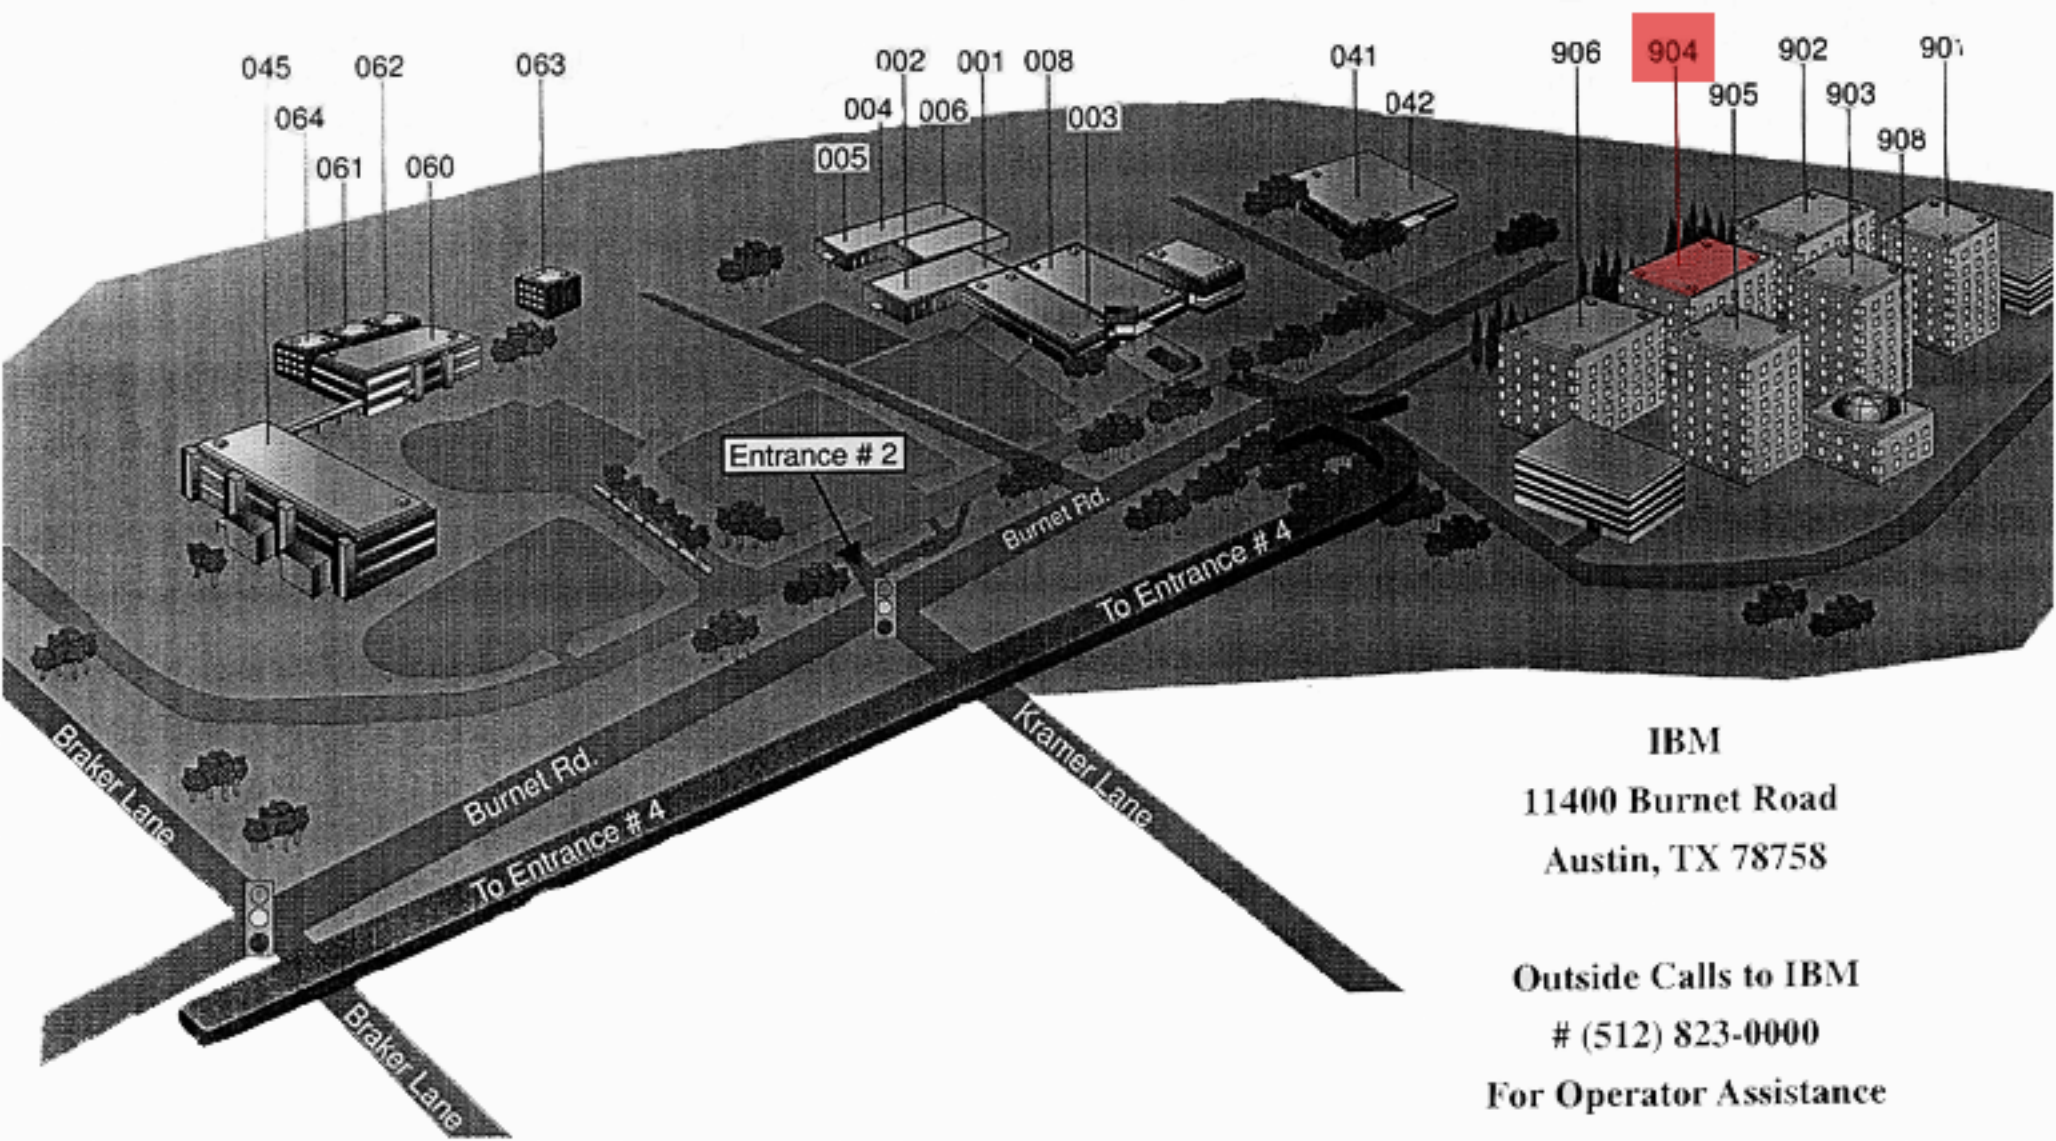

IBM Austin Research Laboratory - Building 904

IBM

**11400 Burnet Road
Austin, TX 78758**

Outside Calls to IBM

(512) 823-0000

For Operator Assistance