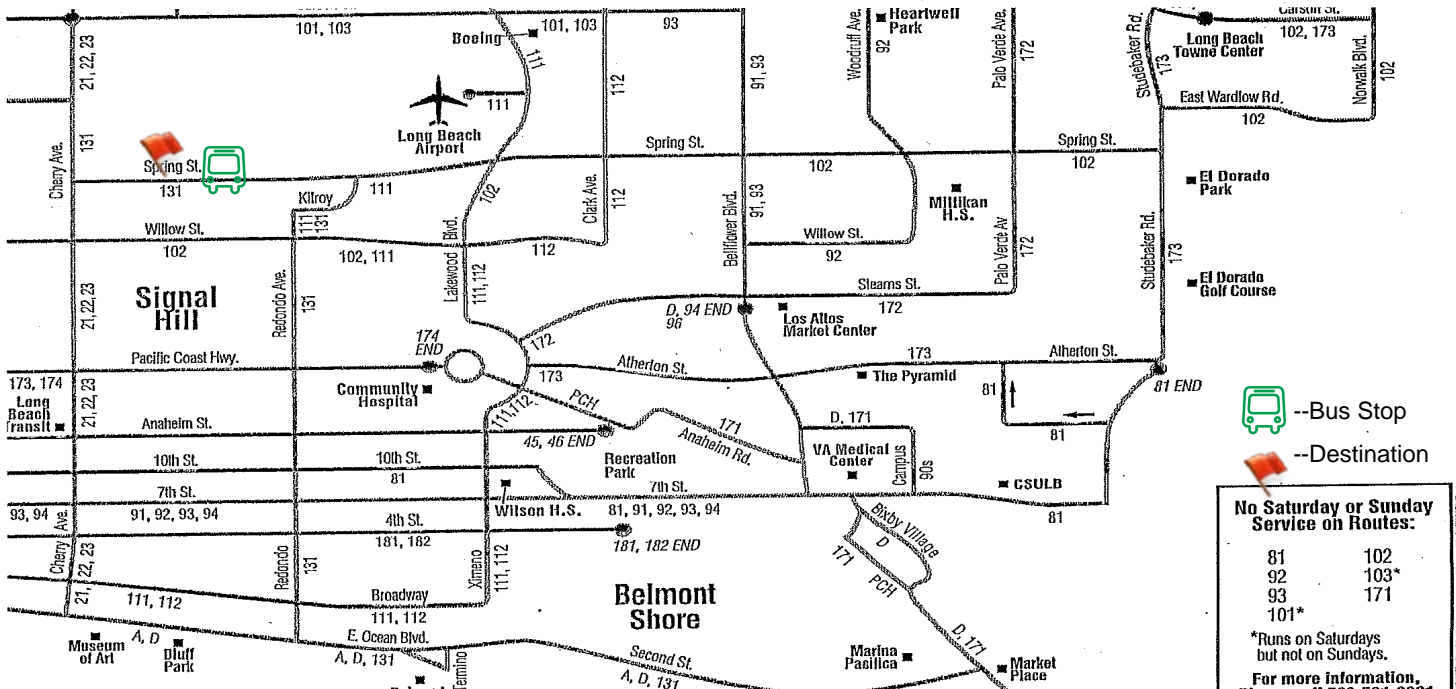

Oakwood®

Temporary Housing

Public Transit from Oakwood Long Beach to Long Beach Flying Club & Flight Academy

Enjoy the convenience of public transit to Long Beach Flying Club & Flight Academy. 35 minutes via bus will get you to work from Oakwood. It's fast, easy and affordable!

Starting Point -- Oakwood Long Beach Marina, 333 1st Street, Seal Beach, CA 90740

- 1 Stroll up the street from Oakwood towards Pacific Coast Hwy. Bust stop located across the street.
- 2 Take bus 131-Redondo Avenue
- 3 Arrive on Spring Street and Temple Avenue
- 4 Stroll down the street westbound.

Arrive at Long Beach Flying Club & Flight Academy, 2631 E Spring Street, Long Beach, CA 90806

For More Information:
 Long Beach Transit
<http://www.lbtransit.org>
 1.562.591.2301